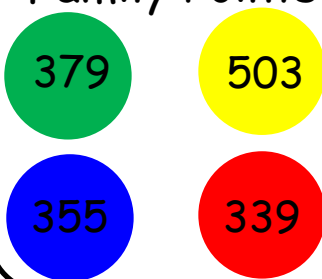

St. Mary's CE Primary School

Head Teacher:
Miss Cheryl Payne
Felsham Road
London SW15 1BA
Tel: 020 8788 9591
Email: info@st-marys-putney.wandsworth.sch.uk

TERM DATES
School Year 2022-23

Autumn Term
Half Term:
Monday 24th October to
Friday 28th October 2022
Last day of Term:
Friday 16th December 2022

Spring Term
INSET Day:
Tuesday 3rd January 2023
First day of Term:
Wednesday 4th January 2023
Half Term:
Monday 13th February to
Friday 17th February 2023

Summer Term
INSET Day:
Monday 17th April 2023
First day of Term:
Tuesday 18th April 2023
Bank Holiday:
Monday 1st May 2023
Half Term:
Monday 29th May to
Friday 2nd June 2023
Last Day of Term:
Thursday 20th July 2023
INSET Day:
Friday 21st July 2023

Whole School Attendance
2022-23

TARGET	97.0%
05/09	92.0%
12/09	96.3%
19/09	95.2%
26/09	97.4%
03/10	
10/10	
17/10	
24/10	
31/10	
Total:	95.6%

Family Points